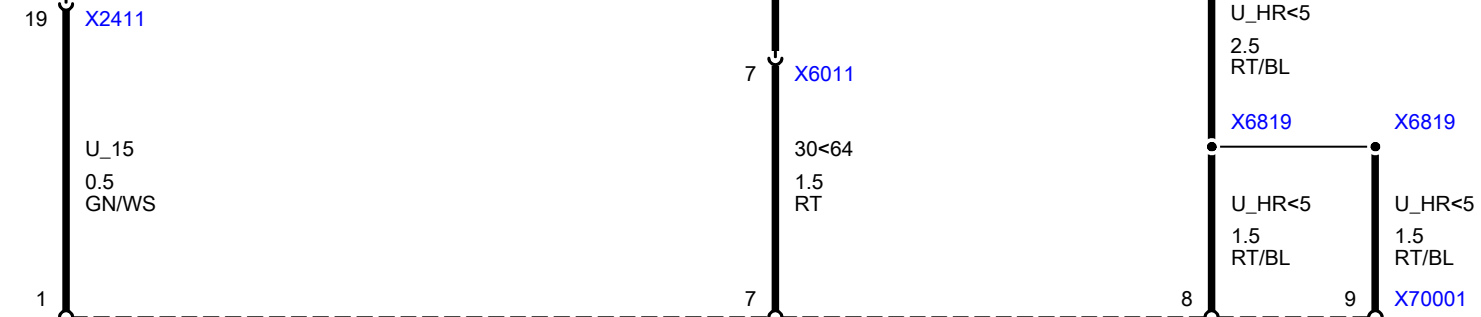

A2249

Digital diesel electronics control unit

F64

5A

A8682

Fuse carrier, engine electronics

A7000

Transmission control unit

31E
1.5
BR/OR

31L
1.5
BR/OR

31L
1.5
BR/OR

X2041

X2041

X2041