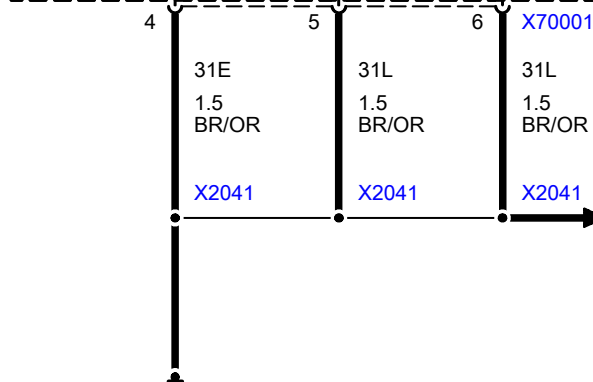

A2249

Digital diesel electronics control unit

F64

5A

A8682

Fuse carrier, engine electronics

A7000

Transmission control unit

31E
1.5
BR/OR

31L
1.5
BR/OR

31L
1.5
BR/OR

X2041

X2041

X2041