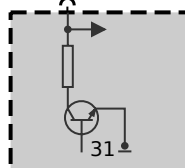

9  
A282\*3B

Z2  
Fuse carrier, rear

F104

1  
Z2\*5B

30<104  
0.35  
RT/GR

1  
A248\*1B

A248a  
Natural Vacuum Leak Detection  
temperature sensor and pres-  
sure switch

2  
A248\*1B