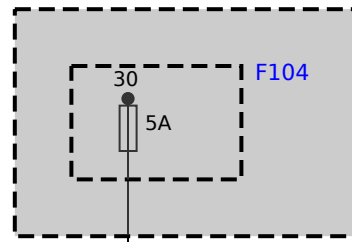

9  
A282\*3B

Z2  
Fuse carrier, rear

F104

1  
Z2\*5B

30<104  
0.35  
RT/GR

1  
A248\*1B

A248a  
Natural Vacuum Leak Detection  
temperature sensor and pres-  
sure switch

2  
A248\*1B

DMTLH  
0.5  
SW/RT

31  
0.35  
BR

Z10\*9B

21  
A211\*1B