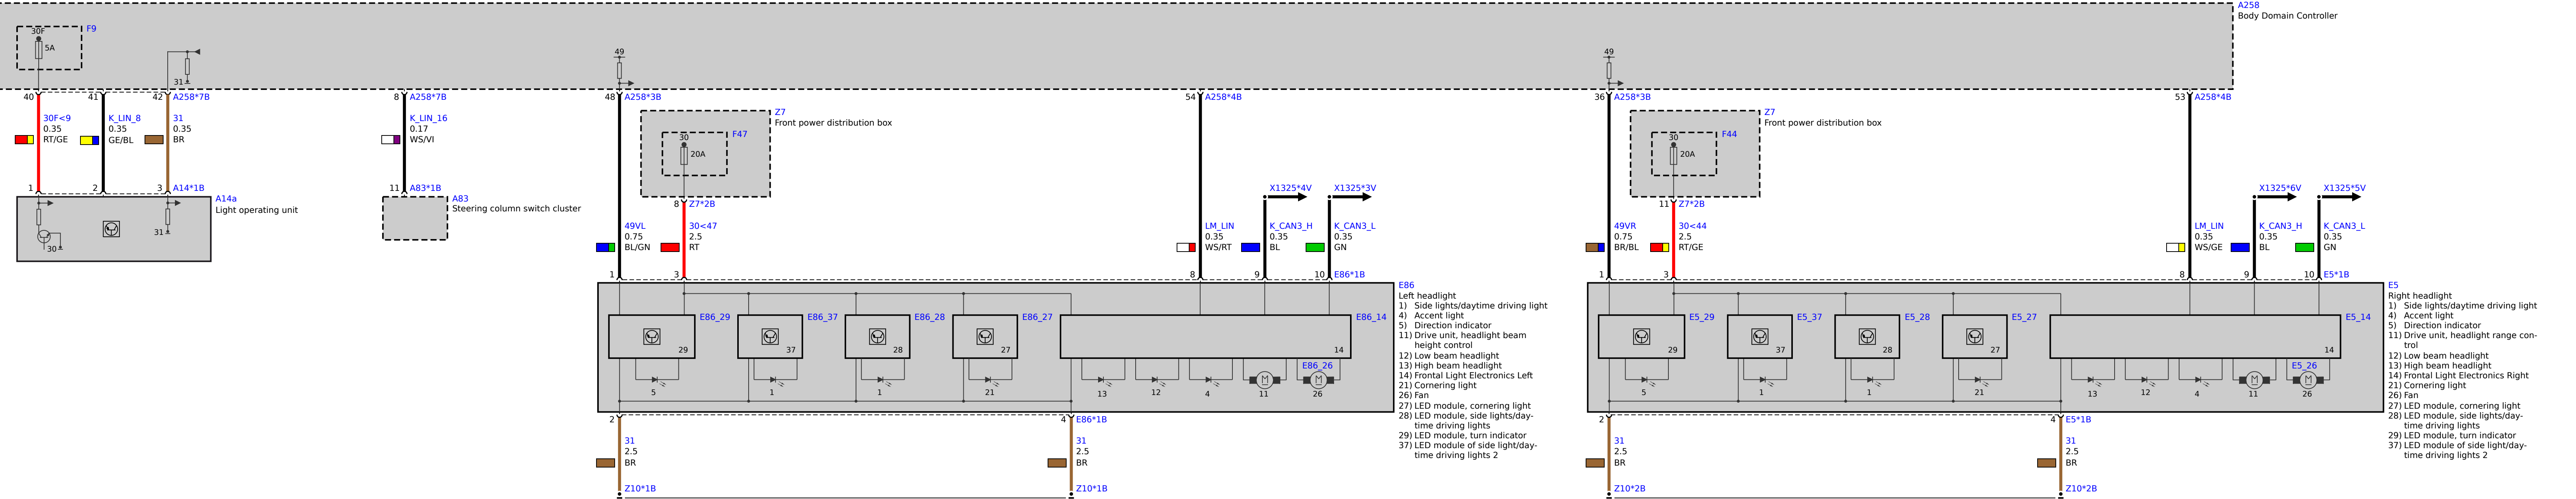

A258
Body Domain Controller

- E86**
Left headlight
- 1) Side lights/daytime driving light
 - 4) Accent light
 - 5) Direction indicator
 - 11) Drive unit, headlight beam height control
 - 12) Low beam headlight
 - 13) High beam headlight
 - 14) Frontal Light Electronics Left
 - 21) Cornering light
 - 26) Fan
 - 27) LED module, cornering light
 - 28) LED module, side lights/day-time driving lights
 - 29) LED module, turn indicator
 - 37) LED module of side light/day-time driving lights 2

- E5**
Right headlight
- 1) Side lights/daytime driving light
 - 4) Accent light
 - 5) Direction indicator
 - 11) Drive unit, headlight range control
 - 12) Low beam headlight
 - 13) High beam headlight
 - 14) Frontal Light Electronics Right
 - 21) Cornering light
 - 26) Fan
 - 27) LED module, cornering light
 - 28) LED module, side lights/day-time driving lights
 - 29) LED module, turn indicator
 - 37) LED module of side light/day-time driving lights 2