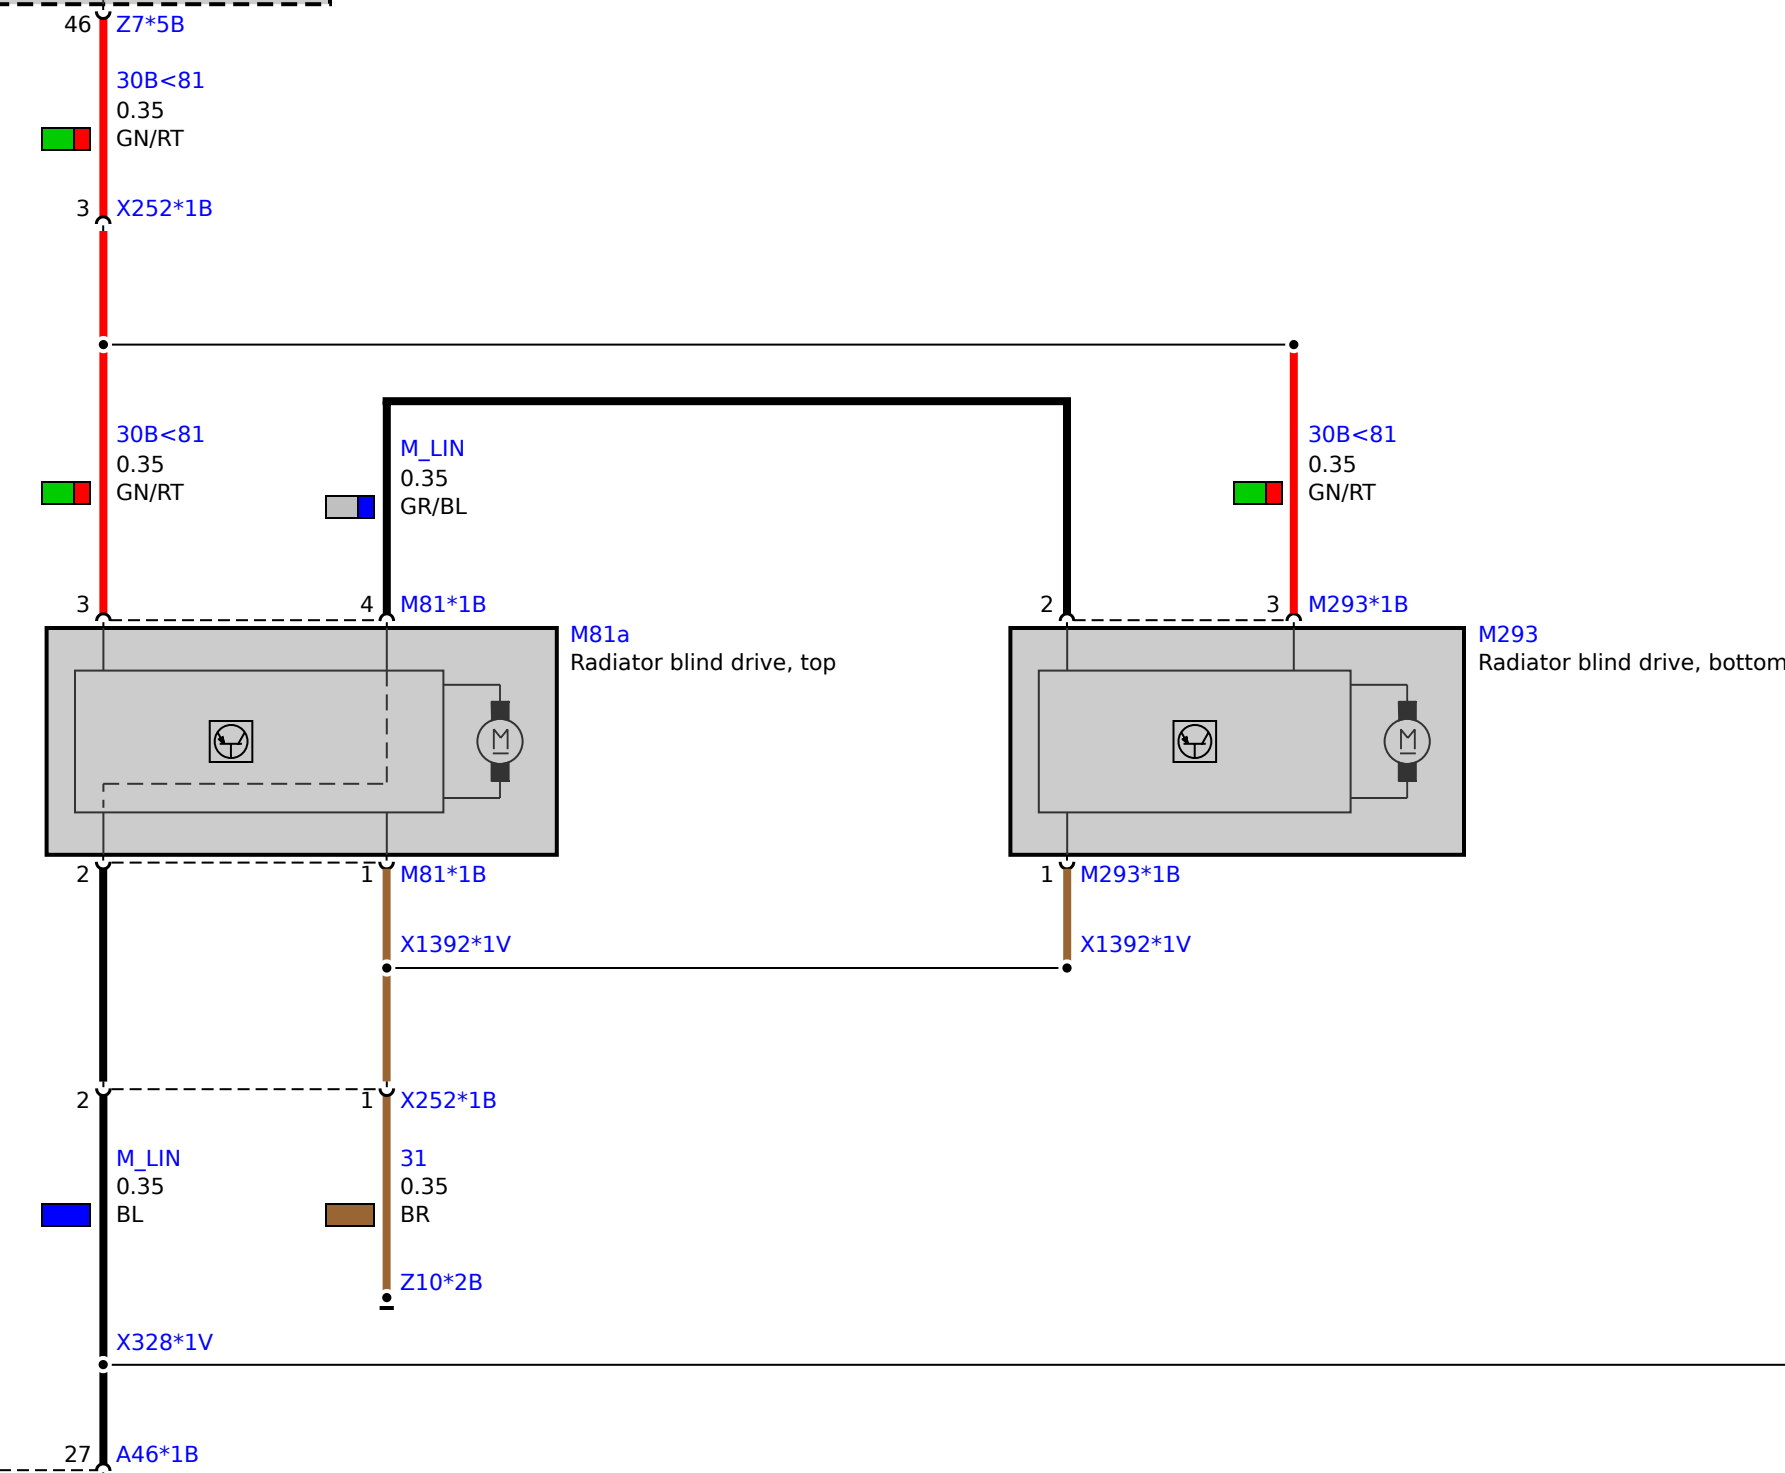

Fan up to 600 W

B46/B48 engine

Z11 Integrated supply module