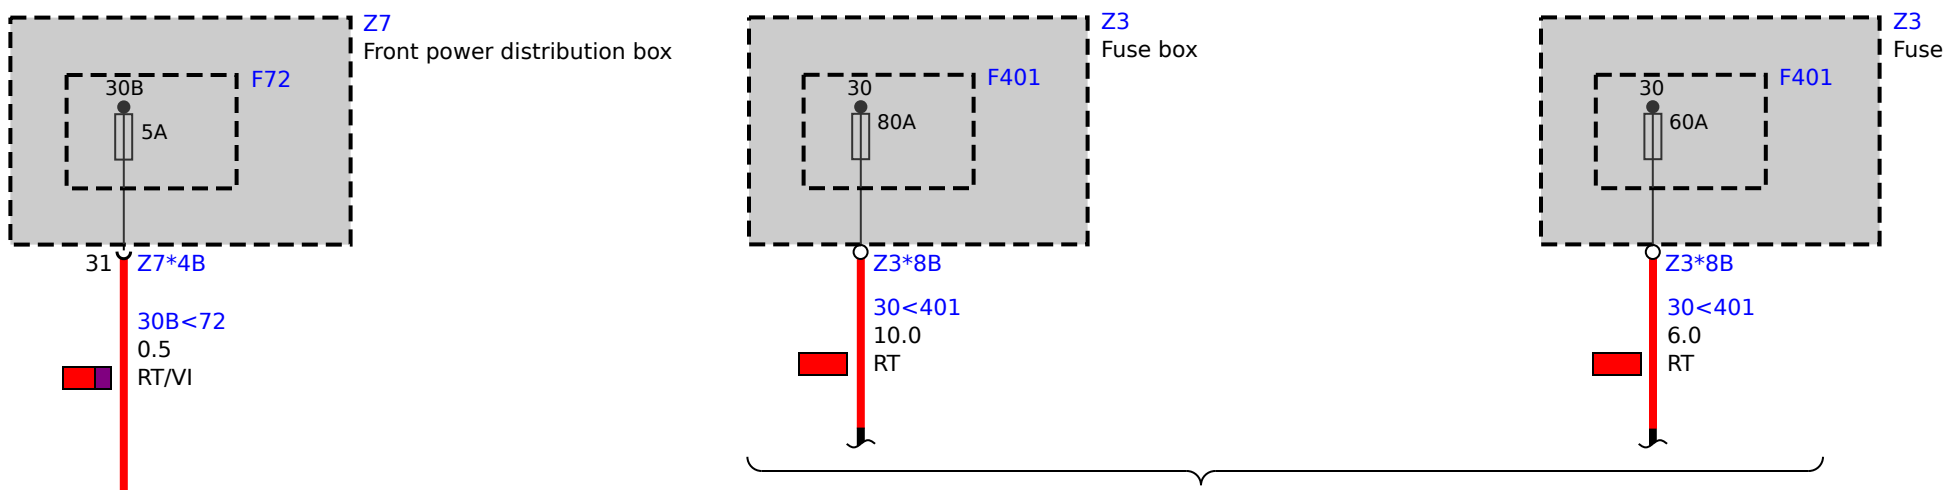

Fan up to 600 W

B46/B48 engine

Z11 Integrated supply module