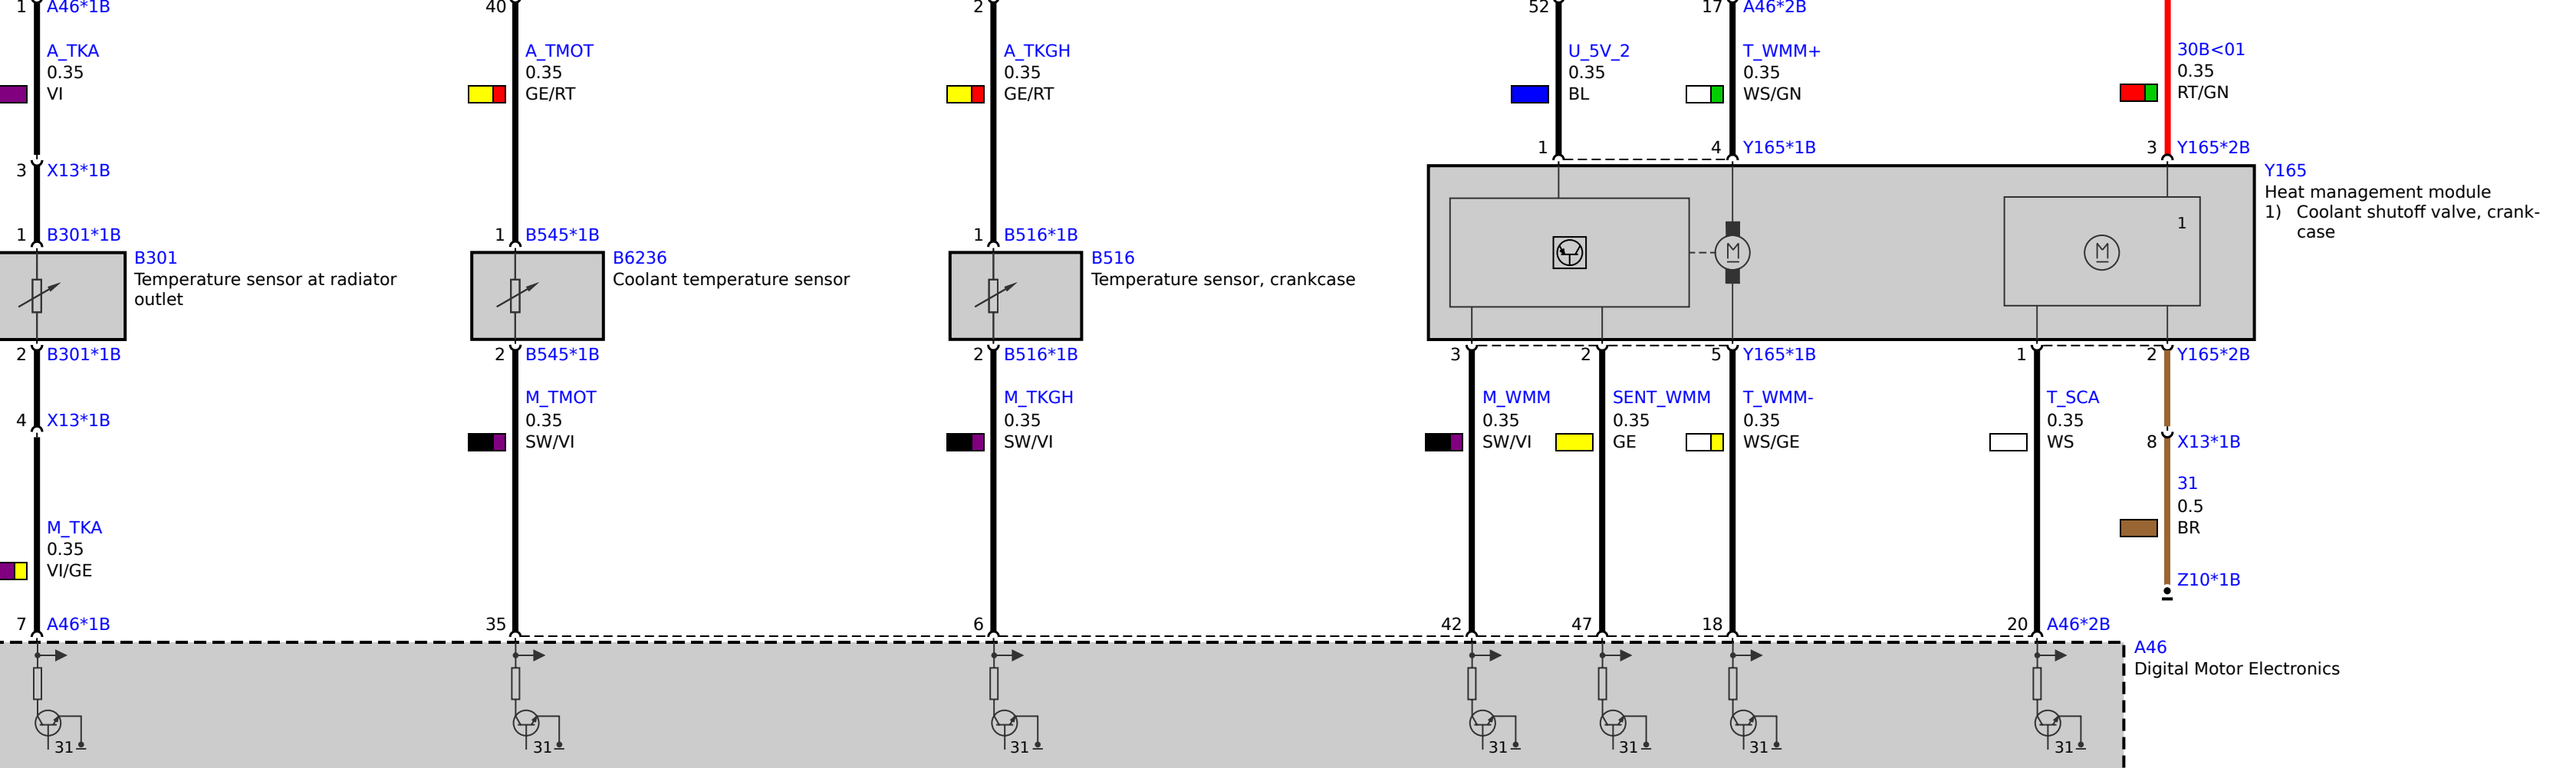

Fan up to 600 W

B46/B48 engine

Z11 Integrated supply module