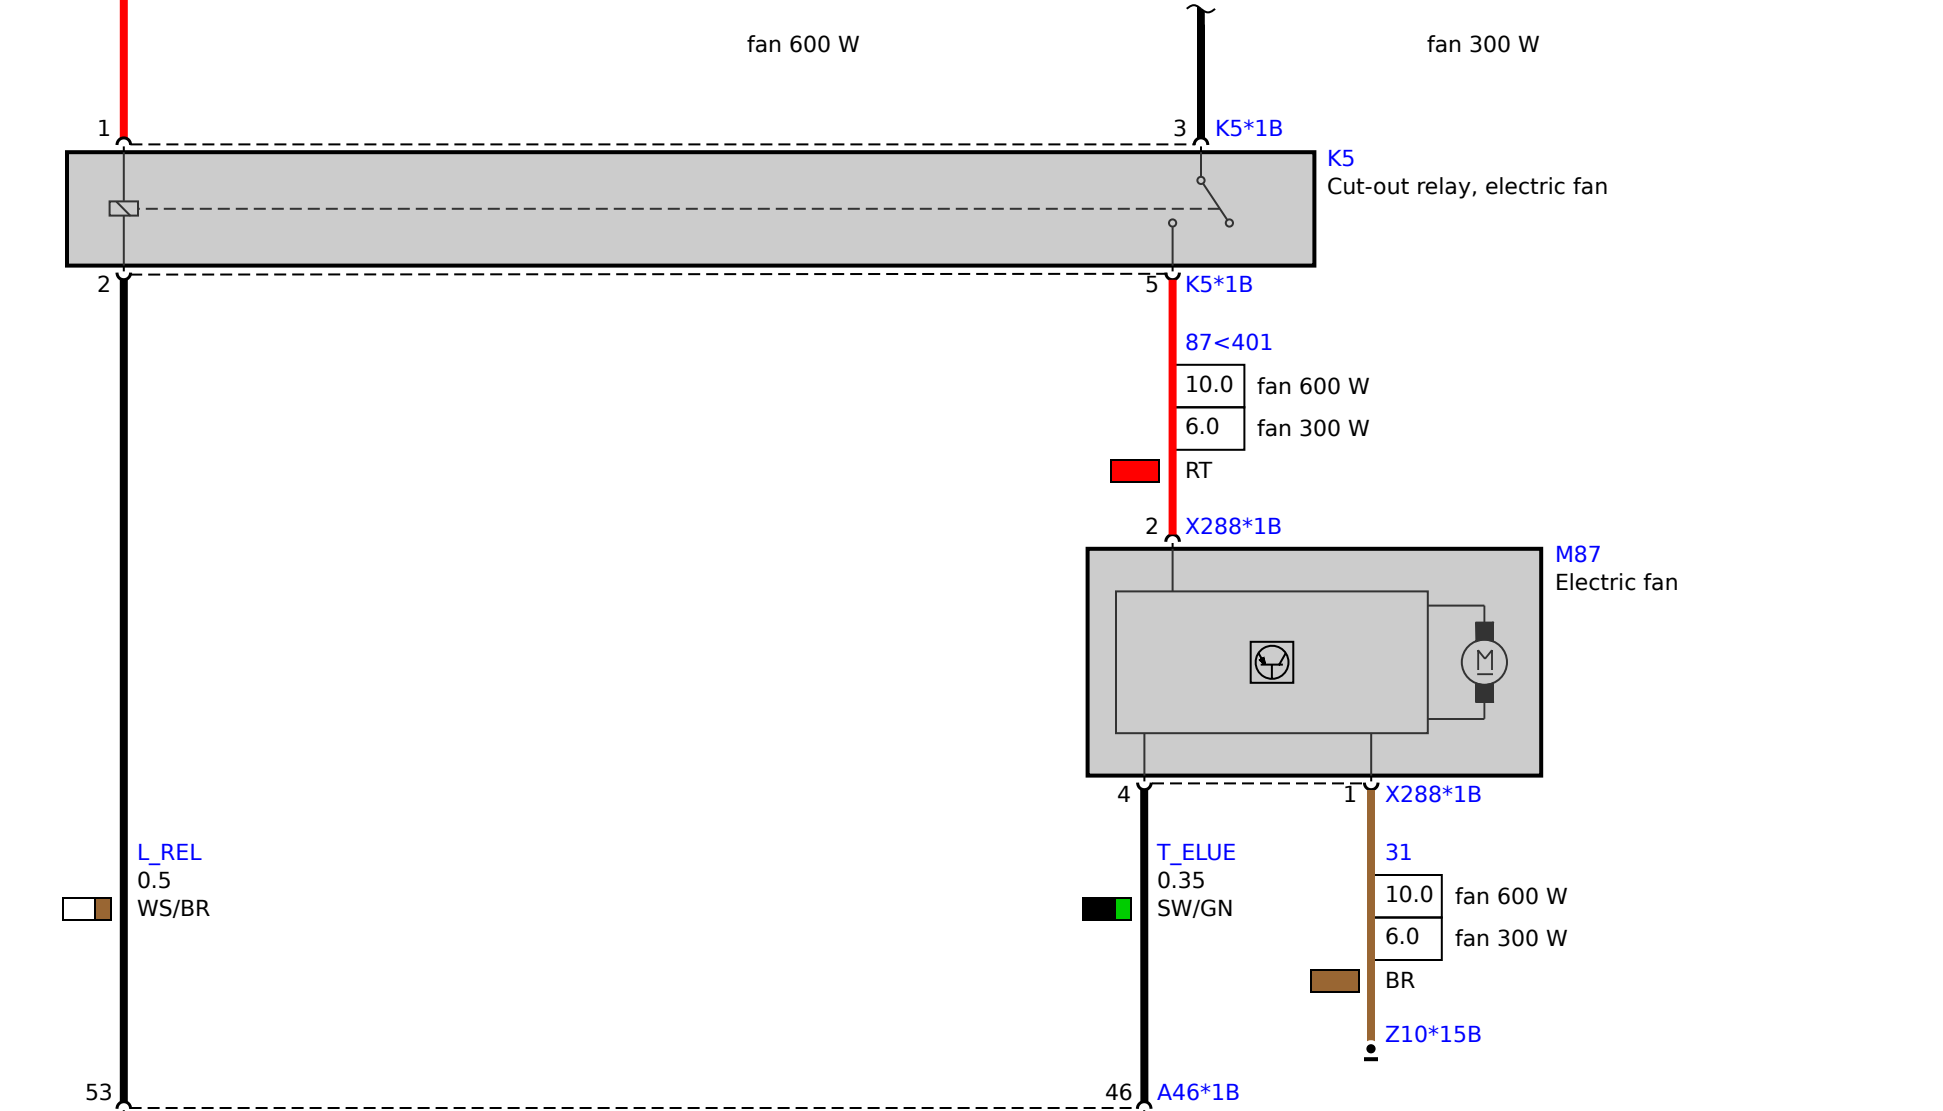

Fan up to 600 W

B46/B48 engine

Z11 Integrated supply module