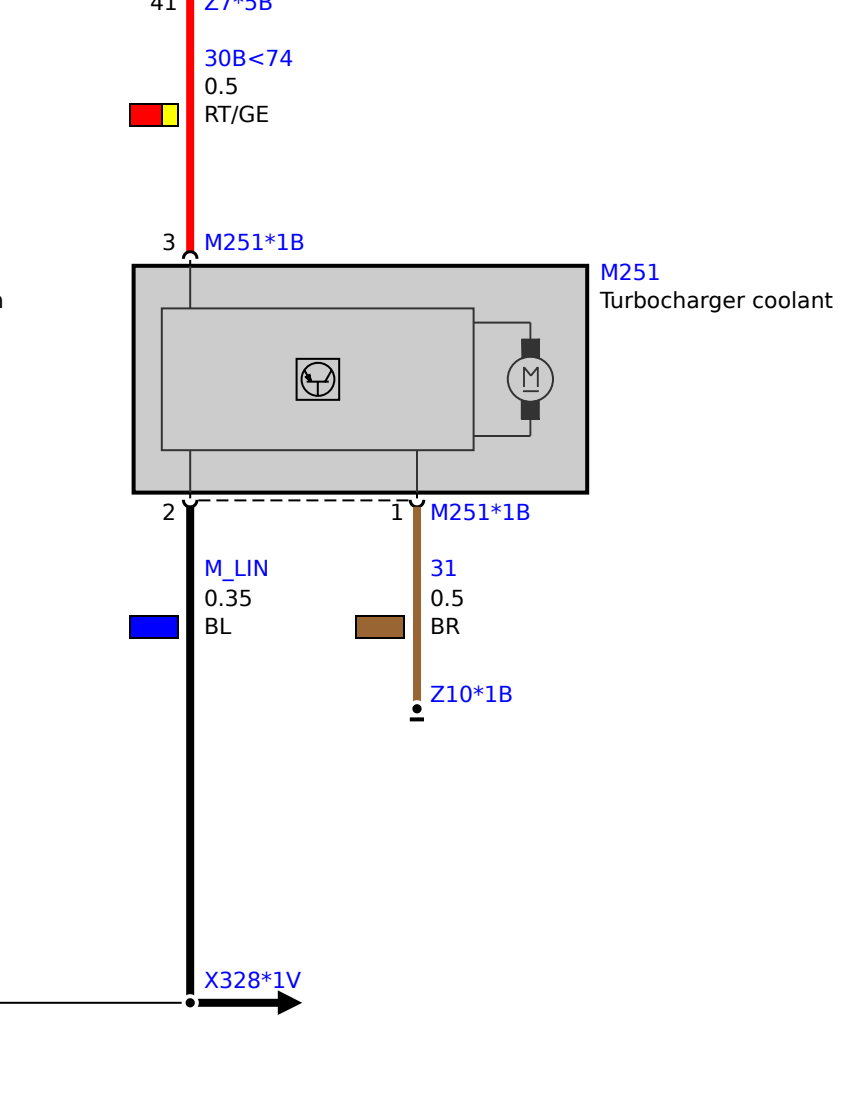

Fan up to 600 W

B46/B48 engine

Z11 Integrated supply module