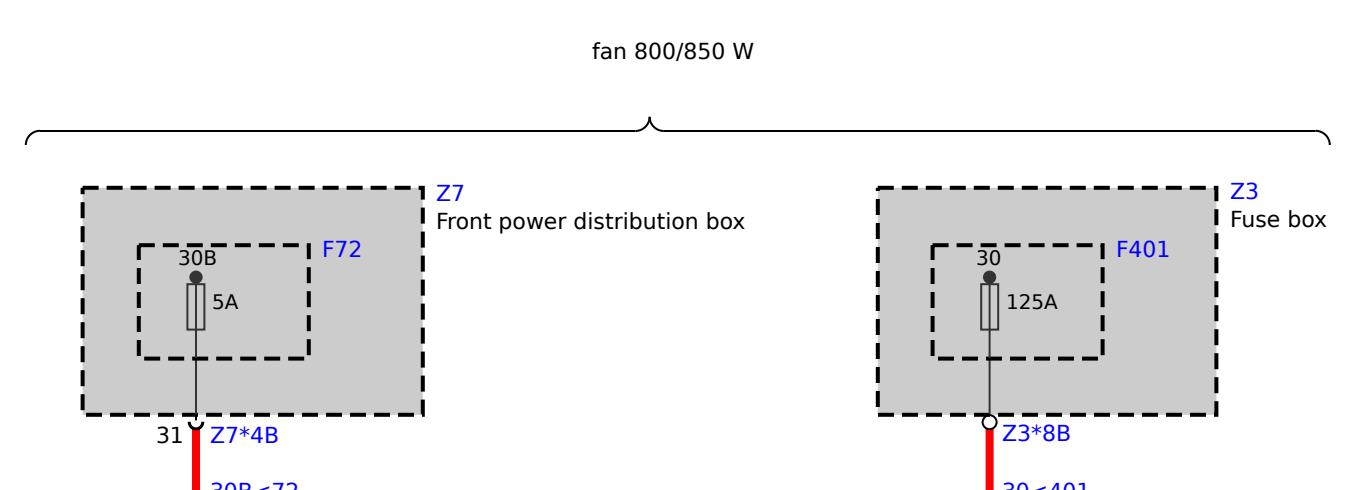

Fan up to 600 W

B46/B48 engine

Z11 Integrated supply module