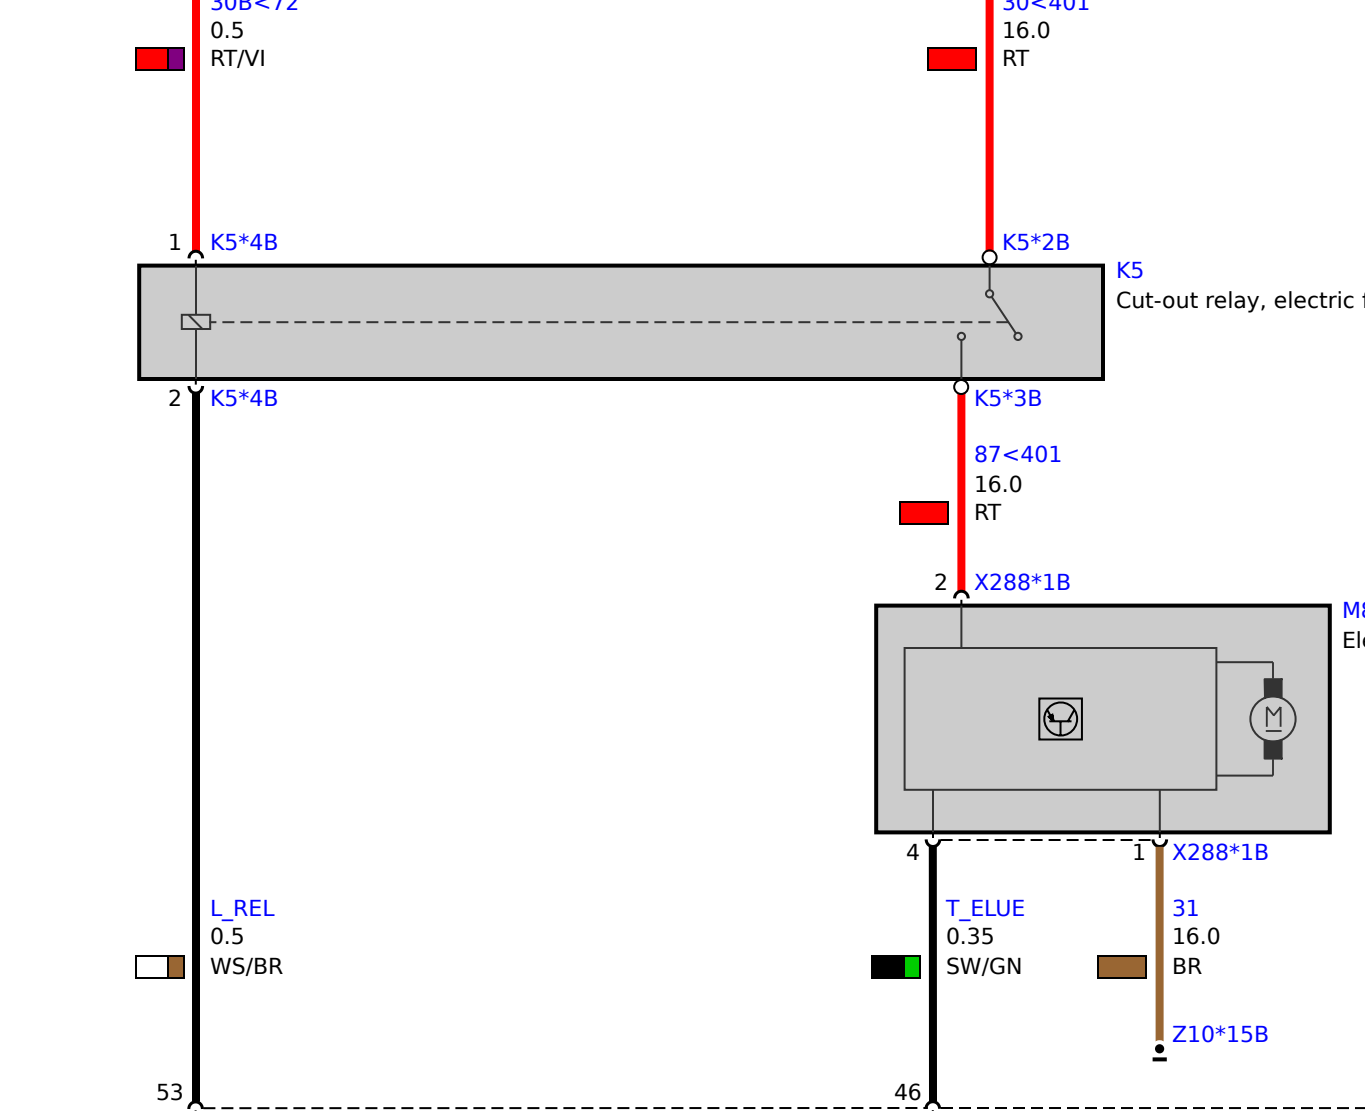

Fan up to 600 W

B46/B48 engine

Z11 Integrated supply module