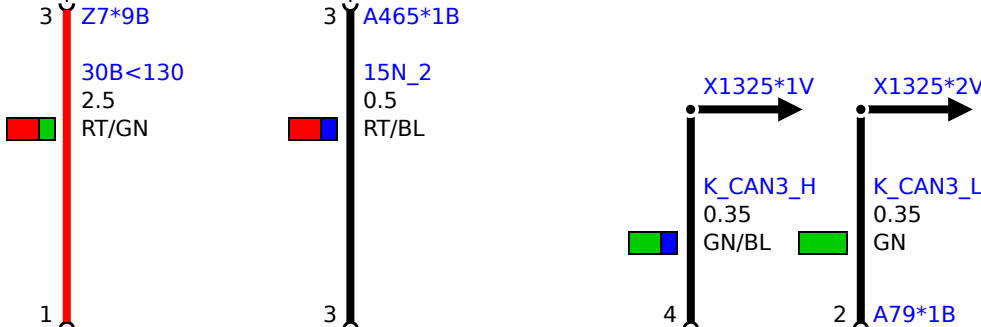

Z7
Front power distribution box
1) LIN power distribution box

A79a
Longitudinal torque distribution

Y33a
Pump motor